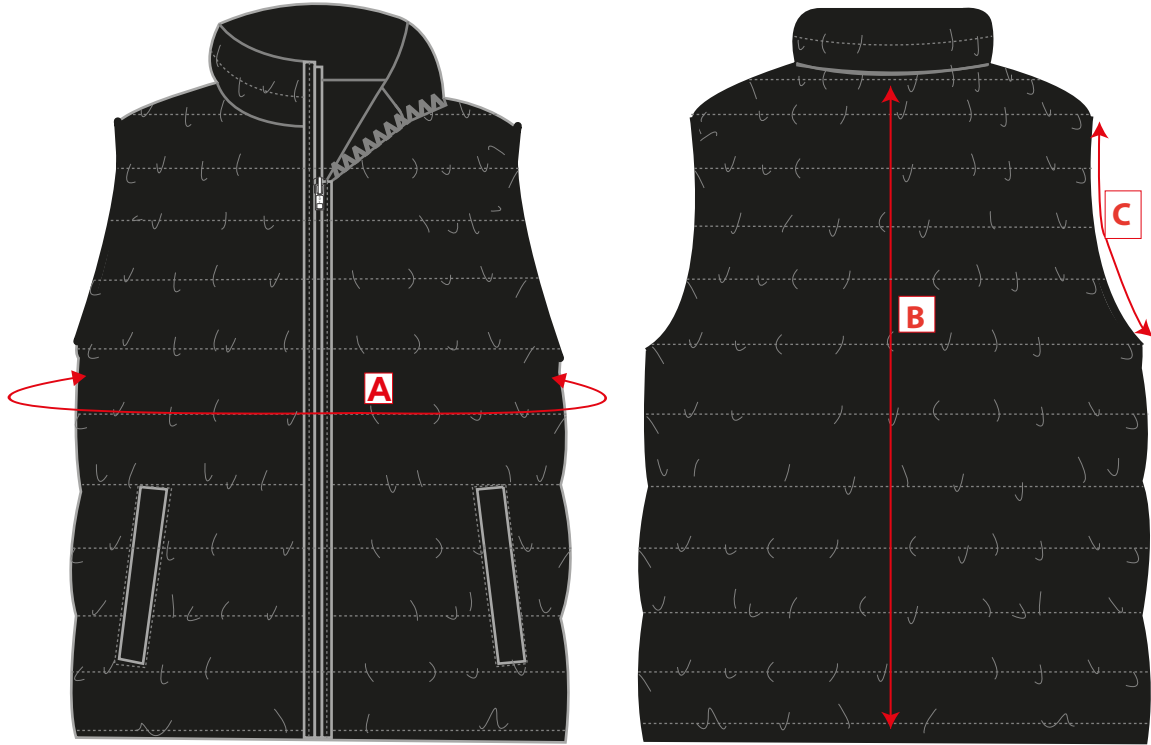

STYLE NO: **S544**

DESCRIPTION: **Aspen Padded Gilet**

	Code	Small	Medium	Large	X Large	XXL	3XL
To Fit Chest		92-96	100-104	108-112	116-124	128-132	136-140
Chest	A	106	114	122	130	138	146
Centre Back Length (Extended)	B	65	67	69	71	73	77
Armhole Curved	C	28	29	30	31	32	33